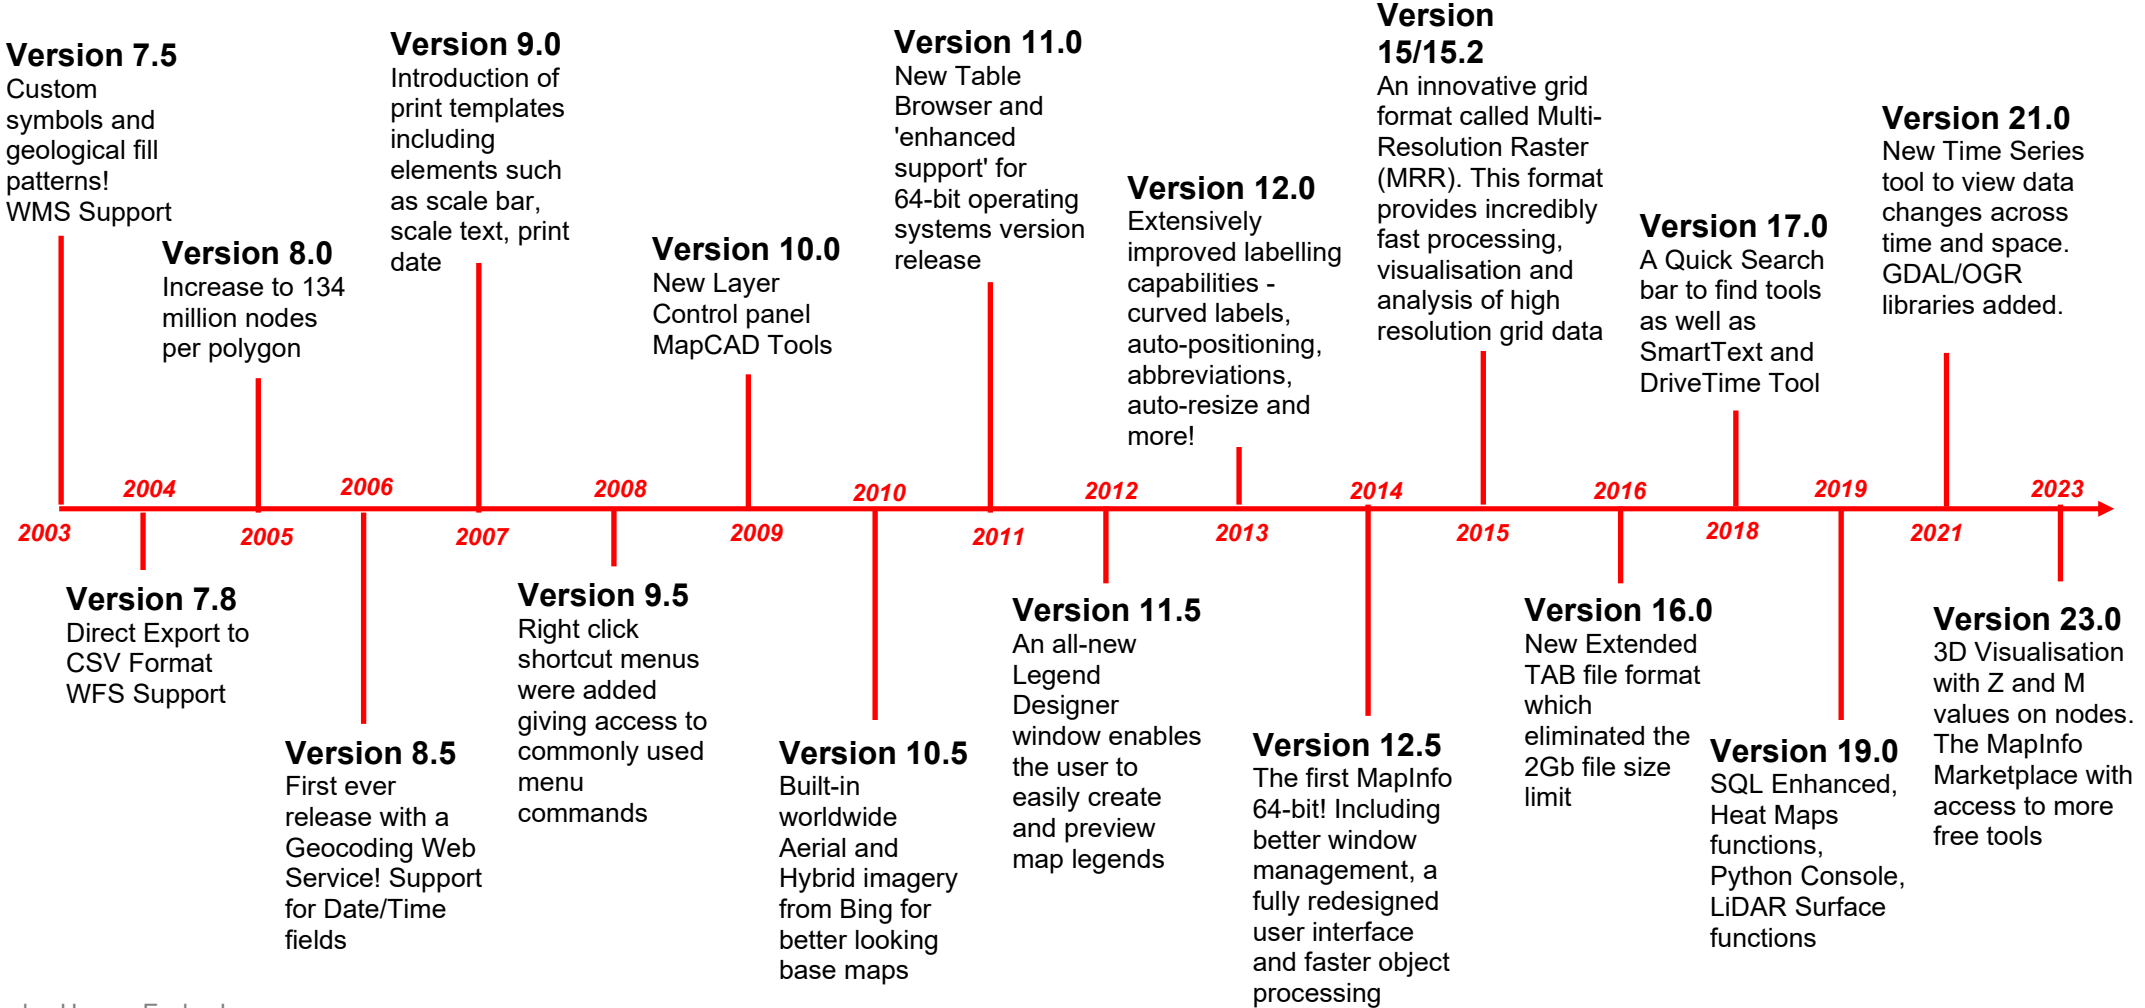

This Week's Wisdom:

MapInfo Version Timeline

MapInfo has come a long way over the years. Look at how many new features have been added over the last 20 years (and yes, we know from our Open Days that some of you are still using v15.0!)